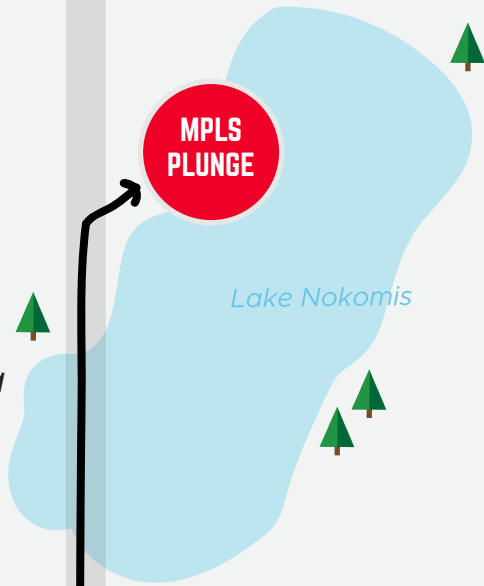

MINNEAPOLIS POLAR PLUNGE

Shuttle Map - Mall of America

MPLS PLUNGE

Lake Nokomis

FRIDAY, MARCH 3, 2023
 3 - 8 PM

SATURDAY, MARCH 4, 2023
 7 AM (One trip for Frozen 5K)
 9 AM - 4 PM

Shuttles will run approximately every 15 minutes.

MN-62

MN-62

I-494

Cedar Ave S

MALL OF AMERICA