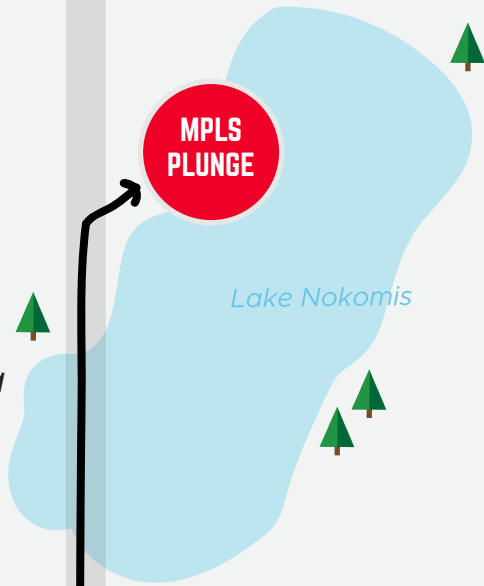

# MINNEAPOLIS POLAR PLUNGE

Shuttle Map - Mall of America

**FRIDAY, MARCH 1, 2024**  
 3 - 8 PM

**SATURDAY, MARCH 2, 2024**  
 7 AM (One trip for Frozen 5K)  
 9 AM - 4 PM

*Shuttles will run approximately every 15 minutes.*

MN-62

MN-62

I-494

Cedar Ave S

MALL OF AMERICA