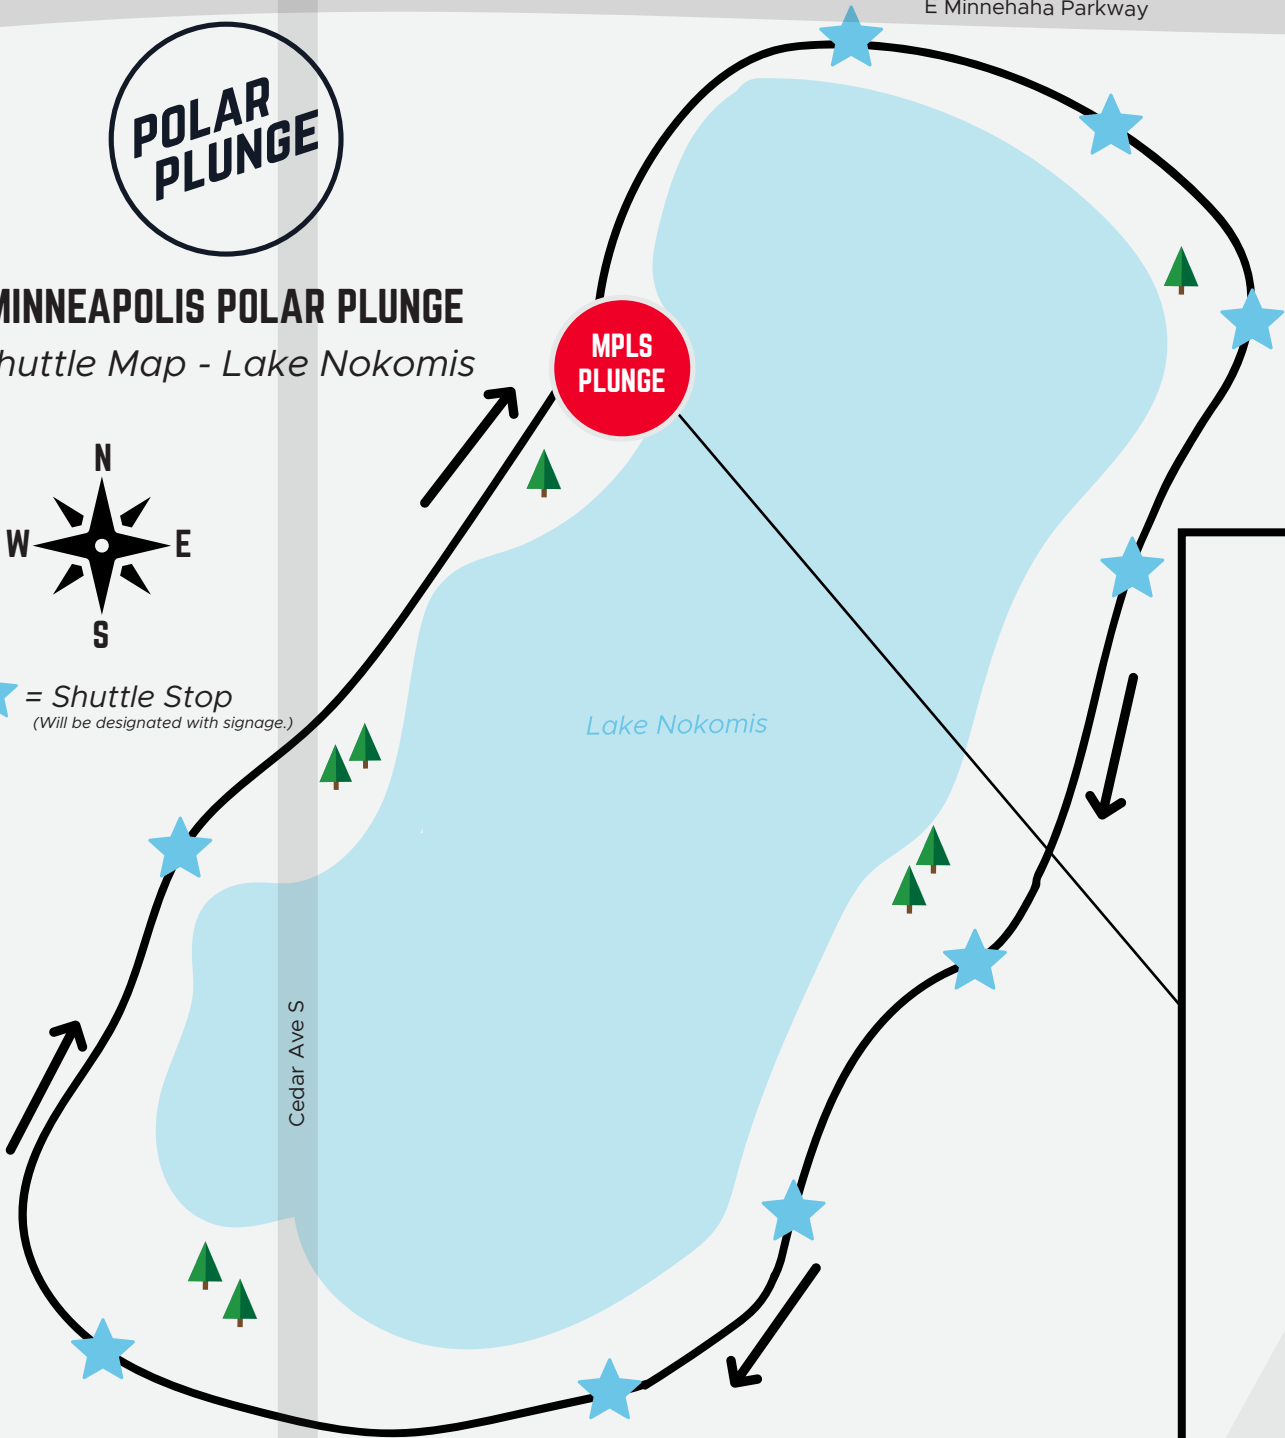

# MINNEAPOLIS POLAR PLUNGE

Shuttle Map - Lake Nokomis

★ = Shuttle Stop  
(Will be designated with signage.)

E Minnehaha Parkway

MPLS PLUNGE

Lake Nokomis

Cedar Ave S

**FRIDAY, MARCH 1, 2024**  
 3 - 8 PM

**SATURDAY, MARCH 2, 2024**  
 7 - 7:45 AM (Frozen 5K)  
 9 AM - 4 PM

*Shuttles will run approximately every 15 minutes.*